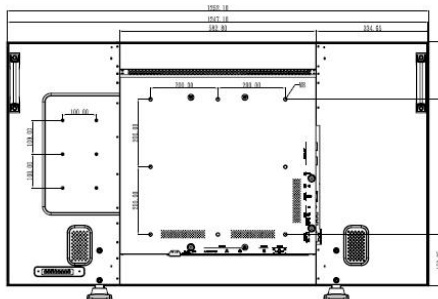

Dimensions

- Bezel thickness: 19.5 mm/0.8"
- Smart insert (WxHxD): 300 x 320 x 64
- Smart insert in inch (WxHxD): 11.81 x 11.89 x 2.52
- Set dimensions (W x H x D): 1252.1 x 722.9 x 121.8 mm
- Set dimensions in inch (W x H x D): 49.3 x 28.5 x 4.8 inch
- Set dimensions with stand (H x D): 773.2 x 405.1 mm
- Set dimensions with stand in inch (H x D): 30.4 x 15.95 inch
- Product weight: 38.7 kg
- Product weight (lb): 85.1
- VESA Mount: 400 x 400 mm (Set), 100 x 100 mm (Smart insert)

Packaging dimensions

- Packaging dimensions (W x H x D): 167 x 105 x 30 cm
- Net weight: 38.7 kg
- Gross weight: 42.3 kg
- Tare weight: 3.6 kg
- EAN: 87 12581 57932 6
- Number of products included: 1
- Packaging type: Carton

Product dimensions

- Product dimensions (W x H x D): 125 x 72.29 x 12.3 cm
- Weight: 26.4 kg
- Product dimensions with stand (H x D): 102.2 x 42.3 cm
- Weight (with stand): 55.5 kg

Issue date 2012-03-02