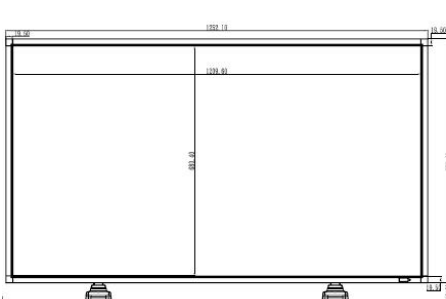

Dimensions

- Bezel thickness: 19.5 mm/0.8"
- Smart insert (WxHxD): 300 x 320 x 64
- Smart insert in inch (WxHxD): 11.81 x 11.89 x 2.52
- Set dimensions (W x H x D): 1252.1 x 722.9 x 121.8 mm
- Set dimensions in inch (W x H x D): 49.3 x 28.5 x 4.8 inch
- Set dimensions with stand (H x D): 773.2 x 405.1 mm
- Set dimensions with stand in inch (H x D): 30.4 x 15.95 inch
- Product weight: 38.7 kg
- Product weight (lb): 85.1
- VESA Mount: 400 x 400 mm (Set), 100 x 100 mm (Smart insert)

Packaging dimensions

- Packaging dimensions (W x H x D): 167 x 105 x 30 cm
- Net weight: 38.7 kg
- Gross weight: 42.3 kg
- Tare weight: 3.6 kg
- EAN: 87 12581 57932 6
- Number of products included: 1
- Packaging type: Carton

Product dimensions

- Product dimensions (W x H x D): 125 x 72.29 x 12.3 cm
- Weight: 26.4 kg
- Product dimensions with stand (H x D): 102.2 x 42.3 cm
- Weight (with stand): 55.5 kg

Issue date 2012-03-02